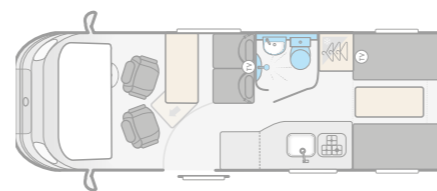

10 | SELECT LOOKS

CLICK HERE FOR A FULL FEATURE LIST

www.swiftgroup.co.uk/select

CLICK HERE
TO CHOOSE
YOUR LAYOUT

swiftgroup.co.uk/select/technical

01. Fiat Series 8 Ducato panel van insulated with high performance 3M 'Thinsulate'

02. Lanzarote Grey exterior finish with complementary graphics and body coloured bumper

03. Thule pull-out awning now fitted as standard

04. Long wheel base 3.5 tonnes on 122 and 144 and extra-long wheel base 3.5 tonnes on 164 and 184

05. External BBQ and cold water shower points

06. Electric side entrance step with LED side entrance light

07. Overcab panoramic glass sunroof to flood the living area with natural light

08. 100W solar panel and regulator now fitted as standard

*White gas locker door on Sprite Compact