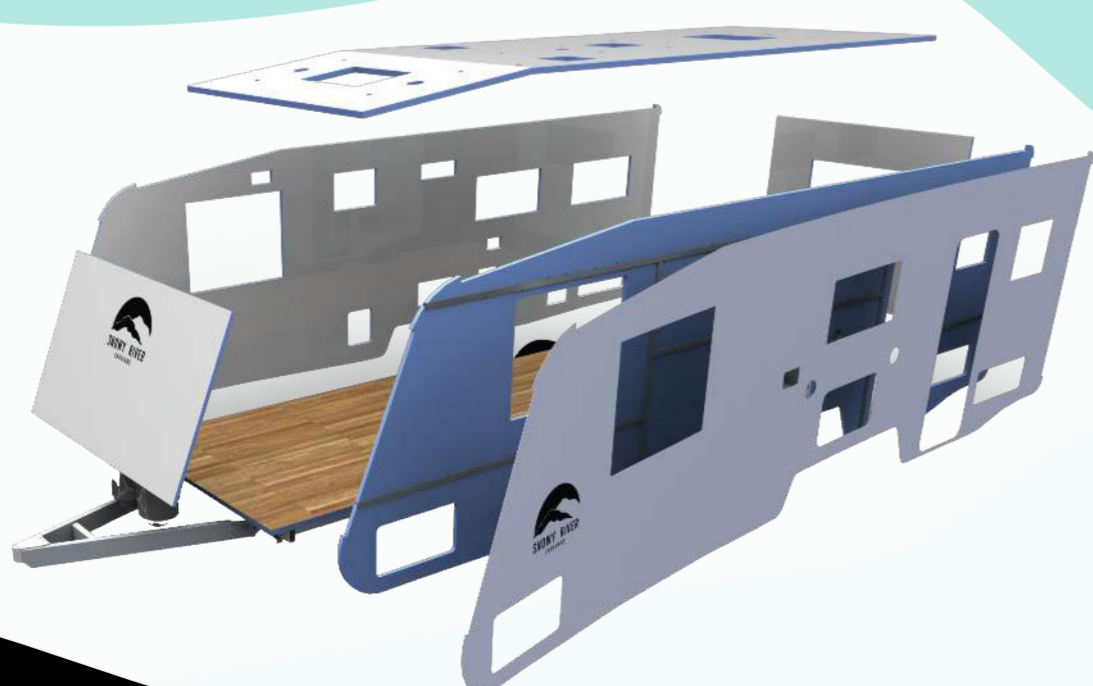

SRC-17

SPEC - 2023

CHASSIS

A-Frame Steel Size (Silver)	6"
Main Rail Steel Size	4"
Raiser Steel Size	2"
Hitch Type	50mm Ball (DO35 Optional)
A-Frame Tray	Yes
Suspension	Torsion 2.5T (Single)
Tyres	235/75/R15 All Terrain
Brakes	12" Electric
Gas Bottle	2 x 9kg
Mud Flaps	Rear
Step	Single Manual
Water Tanks	2 x 95L (Grey Water Optional)
Bumper Bar	2 Arm Flat

FRAME/EXTERNAL

Front Boot	No
Tunnel Boot	Yes
Picnic Table	1
Awning	Charcoal 12' Dometic
Side Protection	350mm High Black Chequer Plate
Front & Rear Protection	Black Chequer Plate
Wheel Spats	Black Moulded Fibreglass
Windows	Curved Aluminium Frame
Access Doors	Aluminium Frame
Roof Hatch	1 x Medium
Ensuite Hatch	1 x Power Fan
External Shower	Optional
Main Door	Black Rounded Frame
ALOPEX Construction	32mm Walls & Roof + 45mm Floor Sandwich Panel with Aluminium Welded Frame
Insulation	XPS Foam Sandwich Panel
External Finish	Fibreglass

INTERNAL

Upholstery	Fabric (Leather Optional)
Benchtop	Postform
Shower Door	Frosted
Internal Finish	Fibreglass
Pantry	Yes
Seating	L-Shape
Shower Size (mm)	800x600

APPLIANCES

Air Conditioner	HB3500 Houghton
Washing Machine	No
Driving Camera	1 x Rear (Wireless) (270d Option)
Solar Panels	2 x 180W Flexible
Battery	1 x 100ah Lithium
Battery Box	2
Rangehood	Yes
TV Arm	1
TV Unit	1 x 24" Smart Captivating
TV Antenna	LDPA200 Dometic
Stereo	Single Din Captivating
Speakers	2 x Internal + 2 x External
Stove	Minigrill Dometic
Microwave	20L Captivating
Fridge	DE105 - 105L Compressor
Hot Water System	Instantaneous
Kitchen Sink	Stainless with Chrome Tap
Vanity Sink	Square White with Chrome Tap
Brakesafe	Yes (Sway Control Optional)
Toilet	Ceramic Bowl Dometic
Power Management	PM235 Projecta
LED Cupboard	Yes
Strip Lighting	Yes
Wireless Phone Chargers	Yes