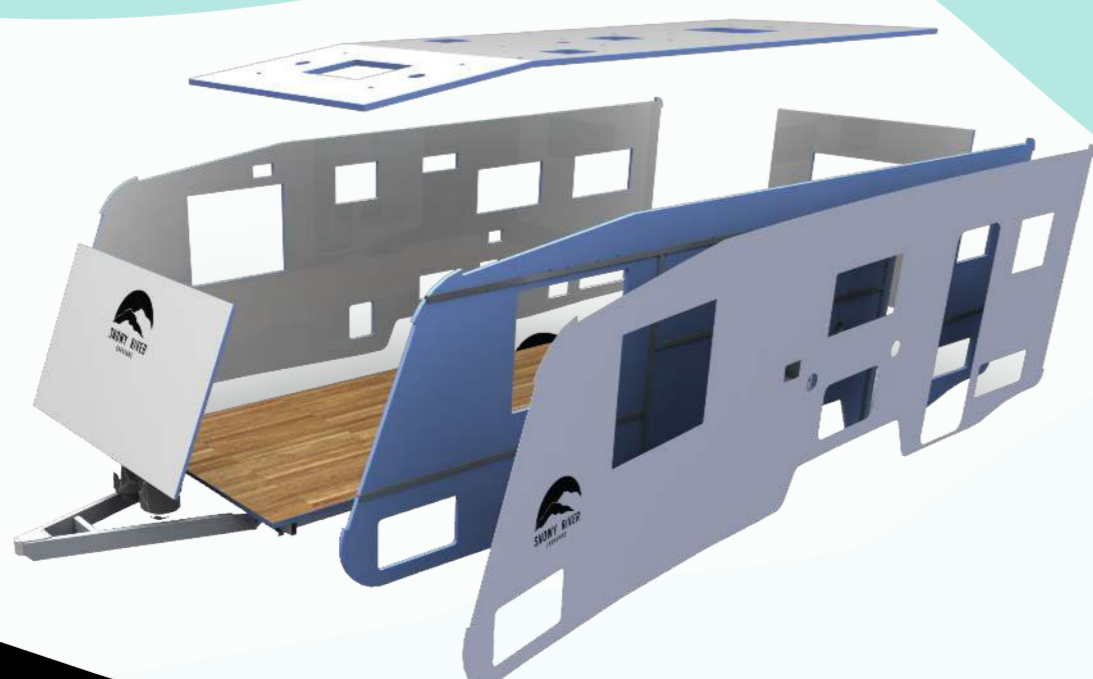

05
YEARS
STRUCTURAL WARRANTY

02
YEARS
MANUFACTURING WARRANTY

@cmgcampers

cmgcampers.co.nz