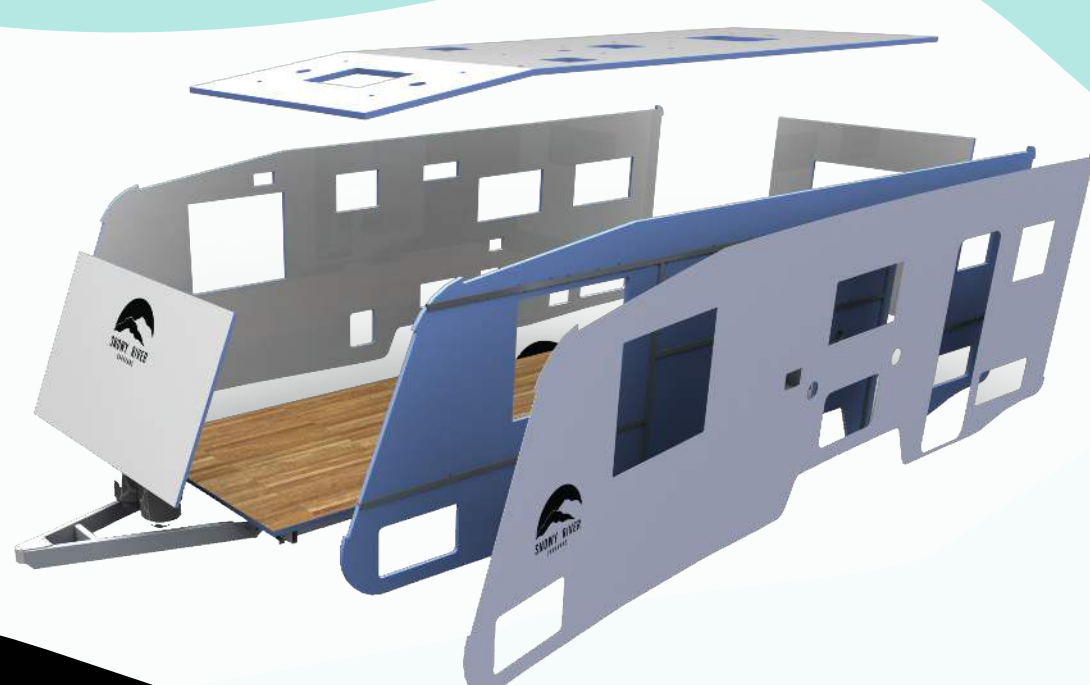

05 YEARS

STRUCTURAL WARRANTY

02 YEARS

MANUFACTURING WARRANTY

@cmgcampers

cmgcampers.co.nz