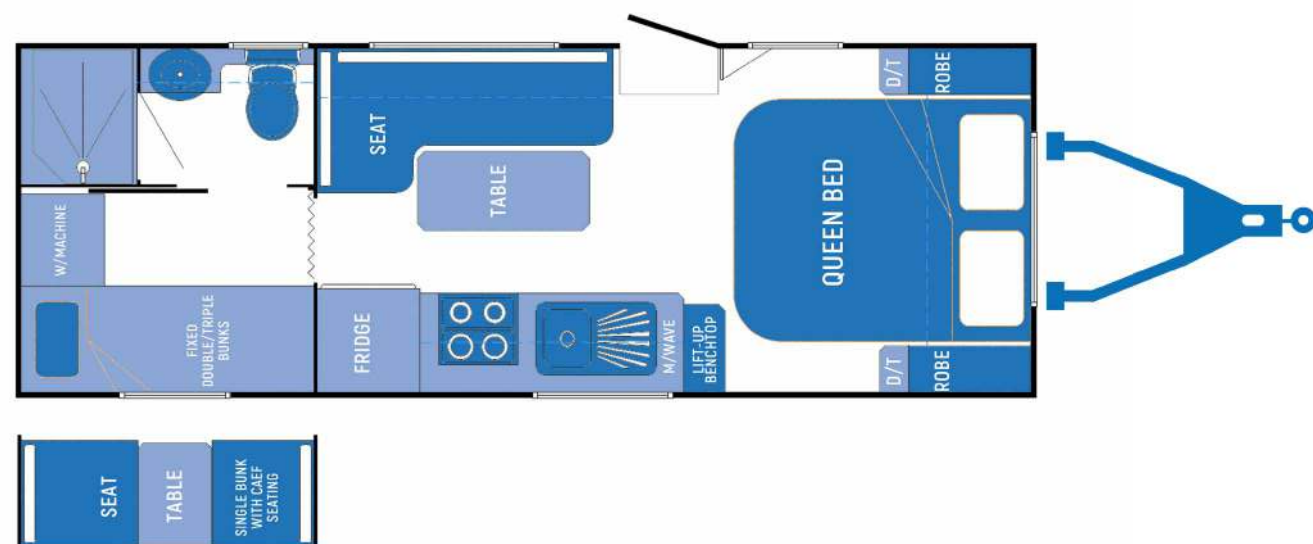

5

YEARS
STRUCTURAL

2

YEARS
MANUFACTURE

21' Discoverer Family (RDC210F)

RDC210F

cmgcampers.co.nz

CHASSIS	
A-Frame	6"
Chassis Size	4"
Raiser	2"
Hitch	50mm Ball
Gas Bottle Enclosure	Yes
Suspension	Torsion Tandem
Tyres	Black 235/75 R15 (Goodride)
Brake	12" Electric (Alko)
9kg Gas Bottle	2
Mud Flaps	Yes
Step	Single Manual LED
Water Tanks	2 x 95 Ltrs
Grey Water Tank	Option
Bumper Bar	2 Arm straight
Sway Control	Lippert
Chassis Finish	Raptor Coat

APPLIANCE	
Air Conditioner	IBIS 4
Washing Machine	3.3 kg Top load
Reversing Camera	Wireless
Solar	1 x 170W Slimline
Battery	100AH Lithium
Battery Box	2
Rangehood	NCE
TV Arm	1
TV Units	1 x Smart 24"
Antenna	Winegard
Stereo	Single DIN
Internal Speaker	2
External Speaker	2
Internal Light	LED Downlight + Strip @ OH
External Light	2
Stove	MiniGrill
Microwave	23L
Fridge	Dometic RUA6408X, 188L
Hot water system	Swift Gas & Elec
Roof Hatch	1 Small + 1 Medium
Ensuite Hatch	2 with fan and LED
External Shower	Yes
Access Doors	Black
Wifi	Option
Brakesafe	Trailsafe
Management System	Projecta PM300 + MPPT Solar Controller

INTERNAL	
Upholstery	Leather
Benchtop	Postform
Furniture Handles	Silver Moon
Shower Size	800 x 680
Shower Footrest & Shampoo Shelf	Yes
Toilet	Ceramic
Kitchen Sink	Square Chrome
Kitchen Sink Tap	Chrome
Water Filter	Yes
Vanity Sink	Oval White
Vanity Tap	Chrome
Magazine Holder	1
Shower Door	Frosted
Sirocco Fans	Option
Bunk Option	2 or 3 bunks
Bunk Measurement (mm)	1820 x 680

EXTERNAL	
Side Checker Protection	Raptor Coat Optional
Front Checker Protection	Raptor Coat
Picnic table	1 with LED
Awning	17' White
External Grab Handle	LED Pole

MEASUREMENTS	
Body Length (mm)	7470
Travel Length (mm)	8820
Travel Height (mm)	2950
Travel Width (mm)	2400
Tow Ball (Kg)	231
Tare Weight (Kg)	2611
ATM (Kg)	3500
Axle Rating (Kg)	3500