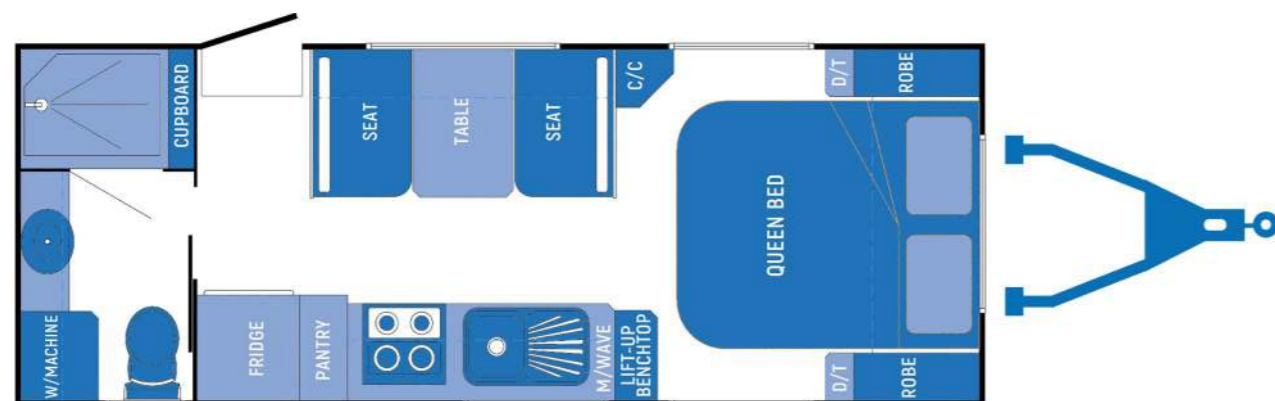

5

YEARS
STRUCTURAL

2

YEARS
MANUFACTURE

19'6" Discoverer (RDC196)

RDC196

cmgcampers.co.nz

CHASSIS	
A-Frame	6"
Chassis Size	4"
Raiser	2"
Hitch	50mm Ball
Gas Bottle Enclosure	Yes
Suspension	Torsion Tandem
Tyres	Black 235/75 R15 (Goodride)
Brake	12" Electric (Alko)
9kg Gas Bottle	2
Mud Flaps	Yes
Step	Single Manual LED
Water Tanks	2 x 95 Ltrs
Grey Water Tank	Option
Bumper Bar	2 Arm straight
Sway Control	Lippert
Chassis Finish	Raptor Coat

APPLIANCE	
Air Conditioner	IBIS 4
Washing Machine	3.3 kg Top load
Reversing Camera	Wireless
Solar	1 x 170W Slimline
Battery	100AH Lithium
Battery Box	2
Rangehood	NCE
TV Arm	1
TV Units	1 x Smart 24"
Antenna	Winegard
Stereo	Single DIN
Internal Speaker	2
External Speaker	2
Internal Light	LED Downlight + Strip @ OH
External Light	2
Stove	MiniGrill
Microwave	23L
Fridge	Dometic RUA6408X, 188L
Hot water system	Swift Gas & Elec
Roof Hatch	1 Small + 1 Medium
Ensuite Hatch	2 with fan and LED
External Shower	Option
Access Doors	Black
Wifi	Option
Brakesafe	Trailsafe
Management System	Projecta PM300 + MPPT Solar Controller

INTERNAL	
Upholstery	Leather
Benchtop	Postform
Furniture Handles	Silver Moon
Shower Size	800 x 600
Shower Footrest & Shampoo Shelf	Yes
Toilet	Ceramic
Internal Grab Handle	Curve Silver
Kitchen Sink	Square Chrome
Kitchen Sink Tap	Chrome
Water Filter	Yes
Vanity Sink	Oval White
Vanity Tap	Chrome
Magazine Holder	1
Shower Door	Frosted
Shaving Cabinet	Yes
Pantry	2 Medium
Sirocco Fans	Option

EXTERNAL	
Side Checker Protection	Raptor Coat Optional
Front Checker Protection	Raptor Coat
Picnic table	1 with LED
Awning	16' White
External Grab Handle	LED Pole

MEASUREMENTS	
Body Length (mm)	7020
Travel Length (mm)	8370
Travel Height (mm)	2950
Travel Width (mm)	2400
Tow Ball (Kg)	164
Tare Weight (Kg)	2523
ATM (Kg)	3500
Axle Rating (Kg)	3500