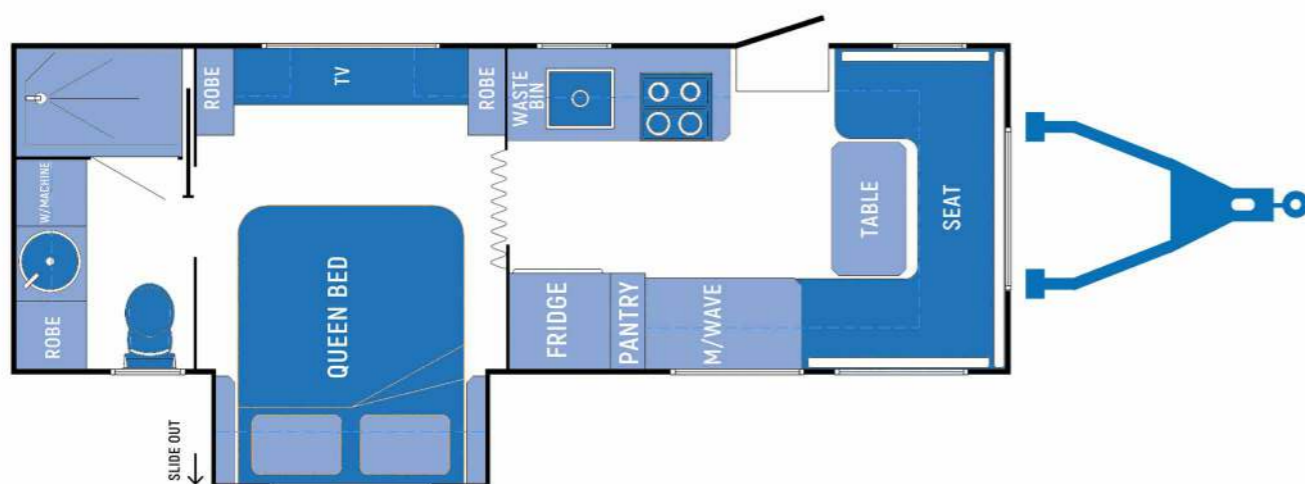

5

YEARS
STRUCTURAL

2

YEARS
MANUFACTURE

22' Cruiser (RCC220)

CHASSIS

A-Frame	6"
Chassis Size	4"
Raiser	2"
Hitch	50mm Ball
Gas Bottle Enclosure	Yes
Suspension	Torsion Tandem
Tyres	Black 235/75 R15 (Goodride)
Brake	12" Electric (Alko)
9kg Gas Bottle	2
Mud Flaps	Yes
Step	Single Electric LED
Water Tanks	2 x 95 Ltrs
Grey Water Tank	Option
Bumper Bar	2 Arm straight
Sway Control	Lippert
Chassis Finish	Raptor Coat

APPLIANCE

Air Conditioner	Harrier Plus
Washing Machine	4kg Front Load
Reversing Camera	270 Degree Wireless
Solar	1 x 170W Slimline
Battery	100AH Lithium
Battery Box	2
Rangehood	NCE
TV Arm	1
TV Units	1
Antenna	Winegard
Stereo	Double DIN
Internal Speaker	2
External Speaker	1
Internal Light	LED Downlight + Strip @ OH & floor
External Light	3
Stove	Oven
Microwave	23L
Fridge	Dometic RUA6408X, 188L
Hot water system	Instant
Roof Hatch	1 Small + 1 Medium
Ensuite Hatch	2 with fan and LED
External Shower	Yes
Access Doors	Black
Wifi	Yes
Brakesafe	Trailsafe
Management System	Projecta PM300 + MPPT Solar Controller

INTERNAL

Upholstery	Leather
Benchtop	Postform
Furniture Handles	Black Moon
Shower Size	1000 x 680
Shower Footrest & Shampoo Shelf	Yes
Toilet	Ceramic
Internal Grab Handle	Curve Black
Kitchen Sink	Single Square Black
Kitchen Sink Tap	Black
Water Filter	Yes
Vanity Sink	Round black
Vanity Tap	Black
Magazine Holder	1
Shower Door	Mirror
Laundry Bag	Yes
Waste Bin	Yes
Sirocco Fans	Option
Pantry	Medium
Shaving Cabinet	Yes

EXTERNAL

Side Checker Protection	Raptor Coat Optional
Front Checker Protection	Raptor Coat
Picnic table	1 with LED
Awning	Electric 17' Black
External Grab Handle	LED Pole

MEASUREMENTS

Body Length (mm)	7770
Travel Length (mm)	9120
Travel Height (mm)	2950
Travel Width (mm)	2400
Tow Ball (Kg)	180
Tare Weight (Kg)	2899
ATM (Kg)	3500
Axle Rating (Kg)	3500