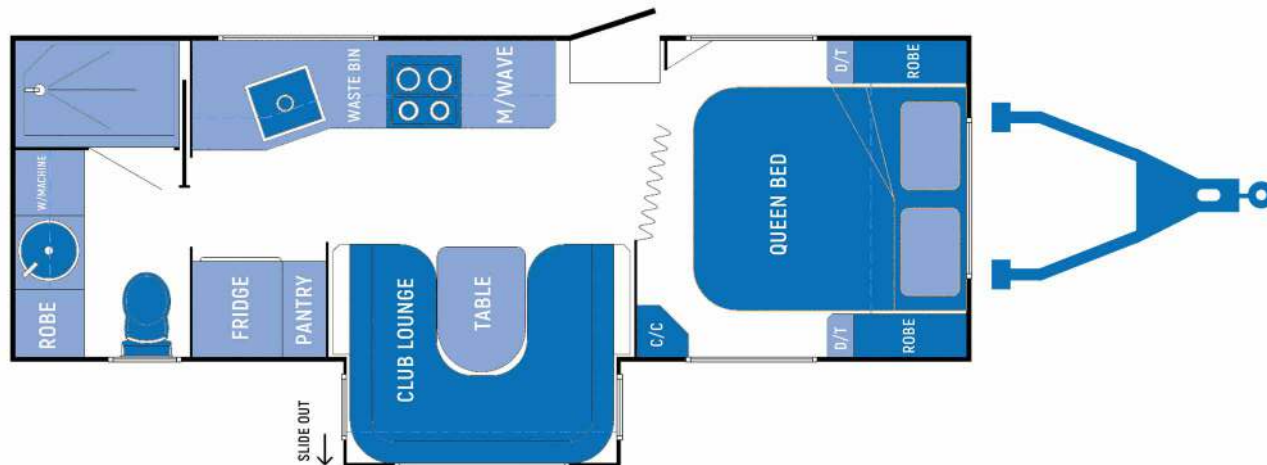

# 21'6 Cruiser (RCC216)

RCC216

[cmgcampers.co.nz](http://cmgcampers.co.nz)

CHASSIS	
A-Frame	6"
Chassis Size	4"
Raiser	8"
Hitch	50mm Ball
Gas Bottle Enclosure	Yes
Suspension	Torsion Tandem
Tyres	Black 235/75 R15 (Goodride)
Brake	12" Electric (Alko)
9kg Gas Bottle	2
Mud Flaps	Yes
Step	Double Electric LED
Water Tanks	2 x 95 Ltrs
Grey Water Tank	Option
Bumper Bar	2 Arm straight
Sway Control	Lippert
Chassis Finish	Raptor Coat

APPLIANCE	
Air Conditioner	Harrier Plus
Washing Machine	4kg Front Load
Reversing Camera	270 Degree Wireless
Solar	1 x 170W Slimline
Battery	100AH Lithium
Battery Box	2
Rangehood	NCE
TV Arm	1
TV Units	1 x Smart 24"
Antenna	Winegard
Stereo	Double DIN
Internal Speaker	2
External Speaker	1
Internal Light	LED Downlight + Strip @ OH & floor
External Light	3
Stove	Oven
Microwave	23L
Fridge	Dometic RUA6408X, 188L
Hot water system	Instant
Roof Hatch	1 Small + 1 Medium
Ensuite Hatch	2 with fan and LED
External Shower	Yes
Access Doors	Black
Wifi	Yes
Brakesafe	Trailsafe
Management System	Projecta PM300 + MPPT Solar Controller

INTERNAL	
Upholstery	Leather
Benchtop	Postform
Furniture Handles	Black Moon
Shower Size	1000 x 680
Shower Footrest & Shampoo Shelf	Yes
Toilet	Ceramic
Internal Grab Handle	Curve Black
Kitchen Sink	Single Square Black
Kitchen Sink Tap	Black
Water Filter	Yes
Vanity Sink	Round black
Vanity Tap	Black
Magazine Holder	1
Shower Door	Mirror
Laundry Bag	Yes
Waste Bin	Yes
Sirocco Fans	Option
Pantry	2 Medium
Shaving Cabinet	Yes

EXTERNAL	
Side Checker Protection	Raptor Coat Optional
Front Checker Protection	Raptor Coat
Picnic table	1 with LED
Awning	Electric 17' Black
External Grab Handle	LED Pole

MEASUREMENTS	
Body Length (mm)	7620
Travel Length (mm)	8970
Travel Height (mm)	3100
Travel Width (mm)	2400
Tow Ball (Kg)	209
Tare Weight (Kg)	2967
ATM (Kg)	3500
Axle Rating (Kg)	3500